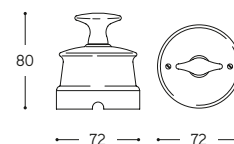

Ceramic surface mounted switch, sockets and big or little junction box. Articles can be supplied in different versions: white ceramic, coloured line ceramic or cotto ceramic. They can be combined with the "Pleiadi" accessories, to be ordered separately.

Interruttore / Deviatore
Single/two ways switch

ARTICOLO ITEM	V	A	PESO GR. WEIGHT GR.	VOL. IN M ³ VOL. IN M ³	PEZZI IMBALLO OUTER BOX	FASCIA PREZZO PRICE RANGE
LAR.10.00 Bianco / White						
LAR.10. ... Filo colorato / Coloured line (*)	250	10	240	0,001	1	B30
LAR.10.C Cotto / Cotto						

Scatola di derivazione Ceramic junction box

ARTICOLO ITEM	PESO GR. WEIGHT GR.	VOL. IN M ³ VOL. IN M ³	PEZZI IMBALLO OUTER BOX	FASCIA PREZZO PRICE RANGE
LAR.13.00 Grande Bianca / Big White				
LAR.13. ... Grande filo colorato / Big coloured line (*)	354	0,002	1	B19
LAR.13.C Grande Cotto / Big Cotto				
LAR.12.00 Piccola Bianca / Small White				
LAR.12. ... Piccola filo colorato / Small coloured line (*)	188	0,001	1	B13
LAR.12.C Piccola Cotto / Small Cotto				