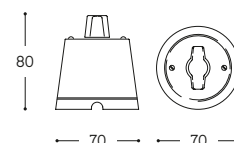

ARTICOLO ITEM	VA	PESO GR. WEIGHT GR.	VOL. IN M³ VOL. IN M³	PEZZI IMBALLO OUTER BOX	FASCIA PREZZO PRICE RANGE
LAR.187.00/DIMMER Bianco / White	400	269	0,001	1	B35
LAR.187.C/DIMMER Cotto / Cotto