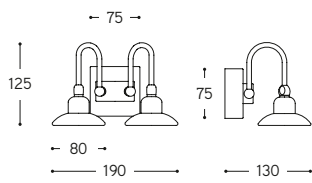

Art. OUT2

| ARTICOLO ITEM | DESCRIZIONE DESCRIPTION | ALIMENTAZIONE E MODULO LED POWER AND LED MODULE | COLORE LED LED COLOUR | PESO GR. WEIGHT GR. | VOL. IN M ³ VOL. IN M ³ | PEZZI IMBALLO OUTER BOX | FASCIA PREZZO PRICE RANGE |
|------------------|--|--|---|------------------------|--|----------------------------|------------------------------|
| OUT1.O | Applique 1 luce in ottone anticato Wall lamp 1 light aged brass finish | 350mA (1,2W) | B11 - 3000K Bianco caldo Warm white | 1.020 | 0,01 | 1 | B70 |
| OUT1.NI | Applique 1 luce in nichel Wall lamp 1 light nickel finish | | B70 | | | | |
| OUT2.O | Applique 2 luci in ottone anticato Wall lamp 2 lights aged brass finish | 350mA (2x1,2W) | B11 - 3000K Bianco caldo Warm white | 1.540 | 0,02 | 1 | B92 |
| OUT2.NI | Applique 2 luci in nichel Wall lamp 2 lights nickel finish | | B92 | | | | |