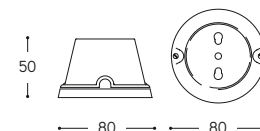

Ceramic surface mounted switch, sockets and junction box. Articles can be supplied in white ceramic or cotto ceramic. They can be combined with the "Pleiadi" accessories, to be ordered separately.

Interruttore / Deviatore
Single/two ways switch

ARTICOLO ITEM	V	A	PESO GR. WEIGHT GR.	VOL. IN M ³ VOL. IN M ³	PEZZI IMBALLO OUTER BOX	FASCIA PREZZO PRICE RANGE
LAR.190.00 Bianco / White	250	10	246	0,001	1	B19
LAR.190.C Cotto / Cotto						

Presa bipasso Two ways socket

ARTICOLO ITEM	V	A	PESO GR. WEIGHT GR.	VOL. IN M ³ VOL. IN M ³	PEZZI IMBALLO OUTER BOX	FASCIA PREZZO PRICE RANGE
LAR.191.00 Bianco / White	250	16	236	0,001	1	B19
LAR.191.C Cotto / Cotto						

Presa telefono RJ11 Telephone socket RJ11