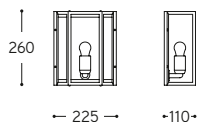

Wall lamp with structure in antique brass and clear glass plates. This solution, perfect hung in a hall or in a living-room, creates a pleasant and fine ambience.

ARTICOLO ITEM	DESCRIZIONE DESCRIPTION	ATTACCO SOCKET	POTENZA POWER	PESO GR. WEIGHT GR.	VOL. IN M <sup>3</sup> VOL. IN M <sup>3</sup>	PEZZI IMBALLO OUTER BOX	FASCIA PREZZO PRICE RANGE
LAR.155	Applique / Wall lamp	E27	70W	5.150	0,04	1	B90